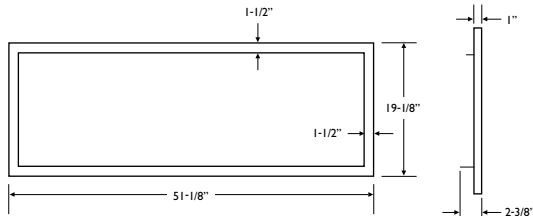

WALL SURROUND

EDGE
MQRB5019S