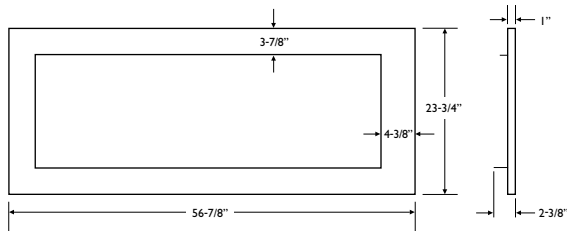

DECORATIVE EMBER GLASS

SURROUND TRIM KIT

WALL SURROUND

FRAME
MQRB5624S