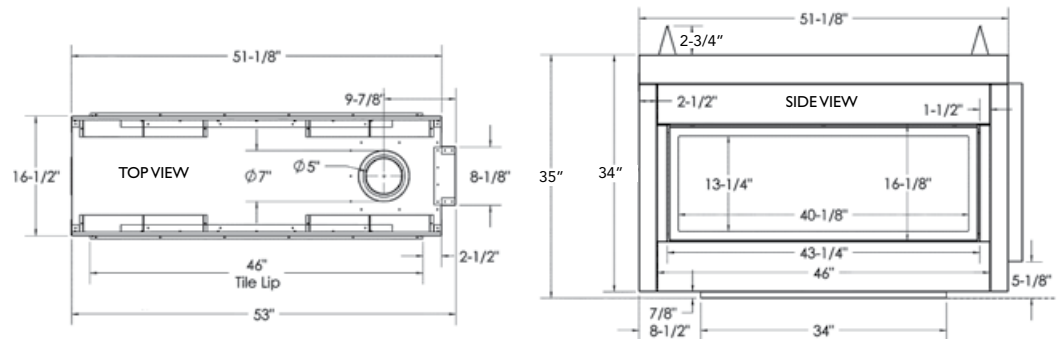

OPTIONAL FEATURES

Choice of Millivolt or IPI electronic ignition system with battery backup, and cold climate switch

Choose your view – Single Side or See Through for your viewing pleasure.

Surround Trim Kit – Black, Pewter, or Stainless. Available in two sizes – Frame and Edge.

Porcelain Liners, and Porcelain Bottoms

Drift Wood (x4) and Rocks (x4)

Rock Sets – Contemporary Collection in Natural, or Multi-Colored

Decorative Ember Glass – White, Black, Blue, or Bronze

Remote Controls – On/Off, Thermostat, Modulating